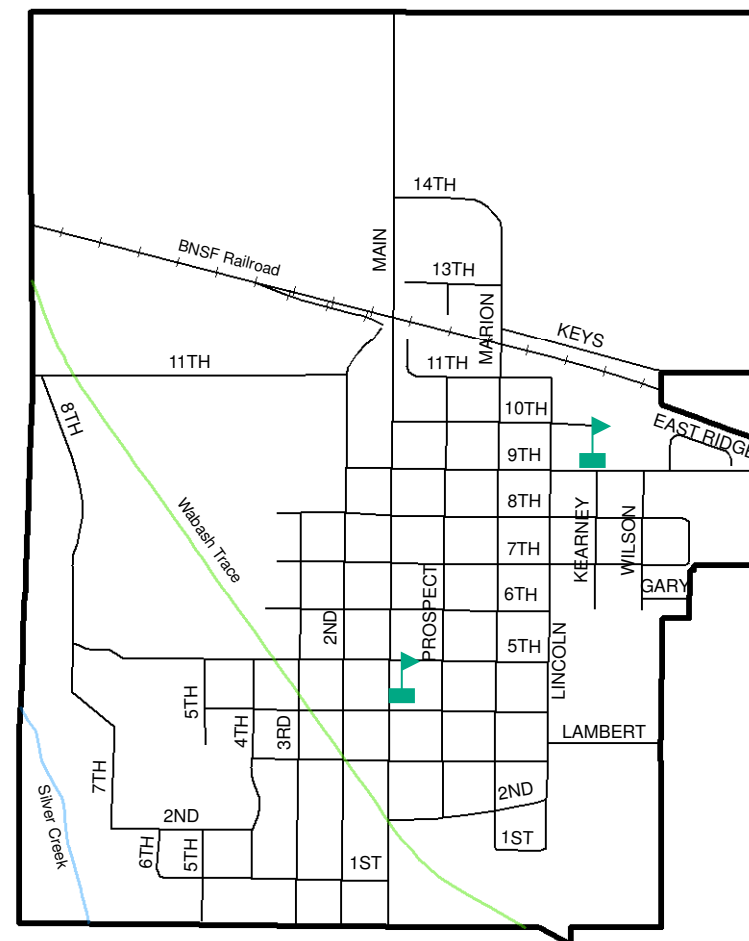

Mills County, Iowa

City of Glenwood

City of Pacific Junction

City of Malvern

Silver City

City of Emerson

Unincorporated Area of Mineola